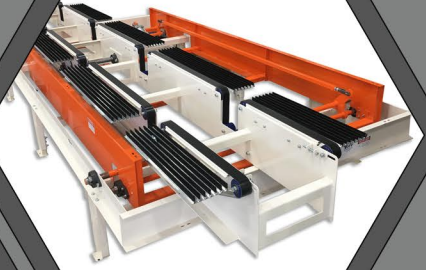

TUFF

AUTOMATION, INC.

Custom Material Handling Solutions

SPECIALTY CONVEYORS

In addition to providing customized standard conveyors, we also have the capability to design, build, and integrate more unique varieties. Some of the specialty conveyors we have provided are:

- Spiral gravity roller conveyors
- Timing belt conveyors
- Skate wheel conveyors
- Slat conveyors
- Extendable conveyors
- Adjustable incline conveyors

If you have applications for unique material handling requirements, we look forward to the the opportunity to develop and quote a concept that will meet your specifications.