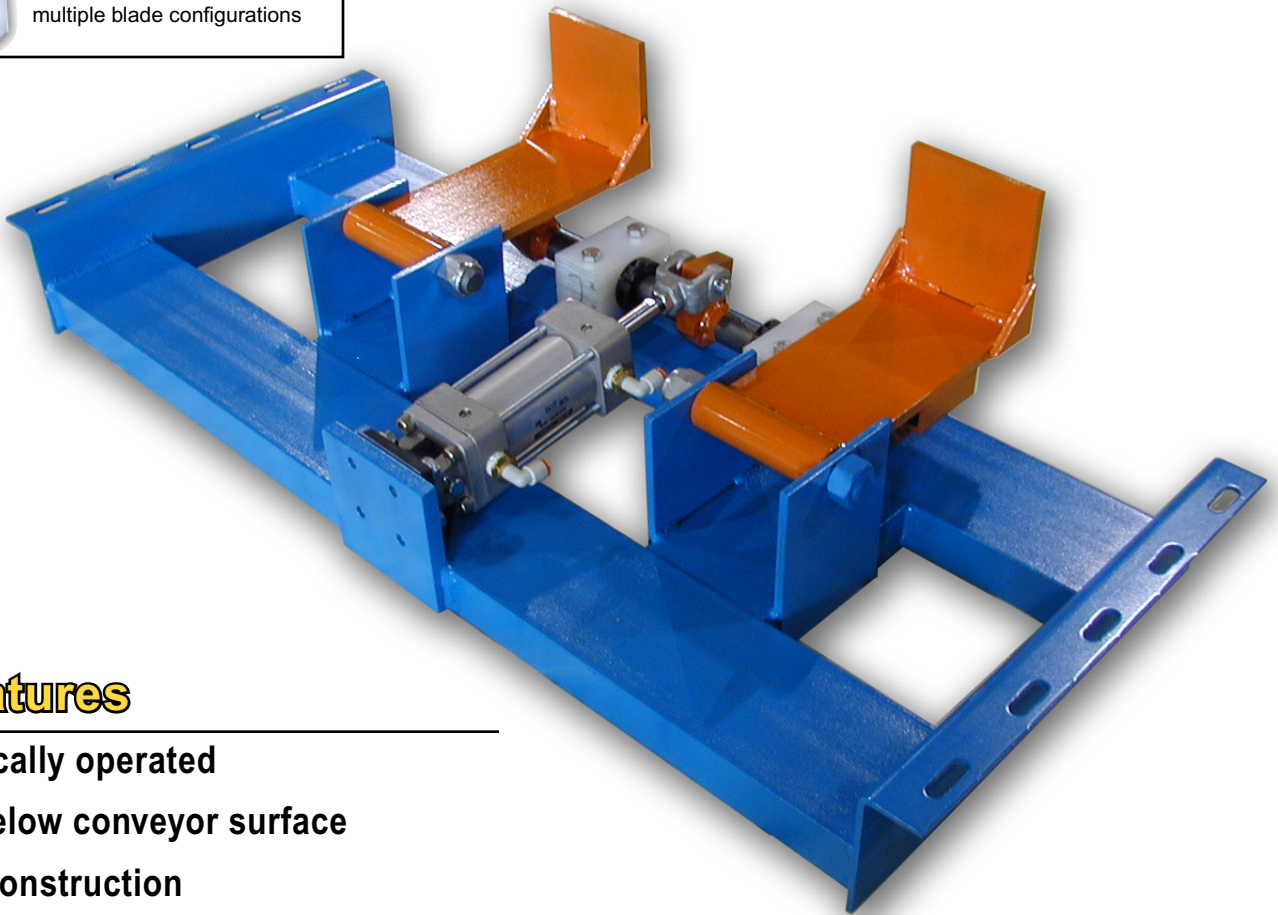

### BladeStops

Custom Built • Made in USA

**TUFF** Blade Stops control material flow for Roller Conveyor Systems

### Key Features

- Pneumatically operated
- Mounts below conveyor surface
- Durable Construction
- Sized to meet customers needs
- Can be placed anywhere along conveyor System

**TUFF**  
AUTOMATION, INC.